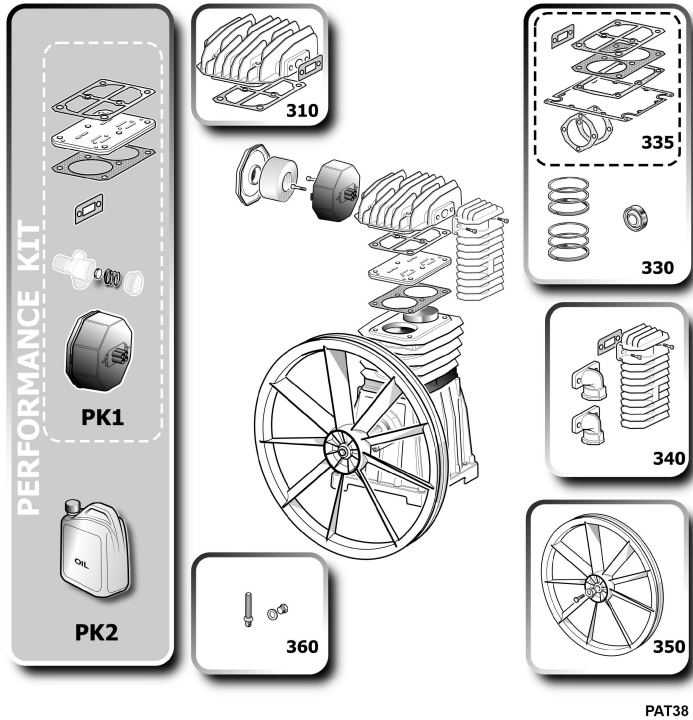

Information

Item 4116024614 Description PRO A39B 90 CT4

Part

| Nr. | Item | Description | End | Q.ty |
|-----|------------|--------------------|----------|---------|
| 099 | 4116090298 | Pump | 14/11/12 | 1.00 PC |
| 099 | 4116090310 | Pump | | 1.00 PC |
| 102 | 2236112029 | Wheel | 30/11/12 | 2.00 PC |
| 102 | 6214347700 | Wheel | | 2.00 PC |
| 103 | 2236105333 | Pivot wheel - Foot | | 2.00 PC |
| 103 | 2236105333 | Pivot wheel - Foot | 30/11/12 | 2.00 PC |
| 104 | 6214343700 | Handle | | 1.00 PC |
| 105 | 2236110537 | Non return valve | | 1.00 PC |
| 106 | 6231944200 | Tap | | 1.00 PC |

Information

Item 4116024614 Description PRO A39B 90 CT4

PAT38 / A39 / NS19

PAT38

Part

| Nr. | Item | Description | End | Q.ty |
|-----|------------|-------------------|----------|---------|
| 310 | 2901325044 | Cylinder head kit | | 1.00 PC |
| 310 | 2901325044 | Cylinder head kit | 14/11/12 | 1.00 PC |
| 330 | 2901325046 | Upgrade kit | | 1.00 PC |
| 330 | 2901325046 | Upgrade kit | 14/11/12 | 1.00 PC |
| 335 | 2901325045 | Joints kit | | 1.00 PC |
| 335 | 2901325045 | Joints kit | 14/11/12 | 1.00 PC |
| 340 | 2901325047 | Aftercooler kit | | 1.00 PC |
| 340 | 2901325047 | Aftercooler kit | 14/11/12 | 1.00 PC |
| 350 | 2901325050 | Flywheel kit | | 1.00 PC |

Part

| Nr. | Item | Description | End | Q.ty |
|------------|-------------|-----------------------|------------|-------------|
| 350 | 2901325050 | Flywheel kit | 14/11/12 | 1.00 PC |
| 360 | 2901325049 | Oil level kit | | 1.00 PC |
| 360 | 2901325049 | Oil level kit | 14/11/12 | 1.00 PC |
| PK1 | 8973037657 | Performance kit | | 1.00 PC |
| PK1 | 8973037657 | Performance kit | 14/11/12 | 1.00 PC |
| PK2 | 8973037658 | Performance kit + oil | | 1.00 PC |
| PK2 | 8973037658 | Performance kit + oil | 14/11/12 | 1.00 PC |