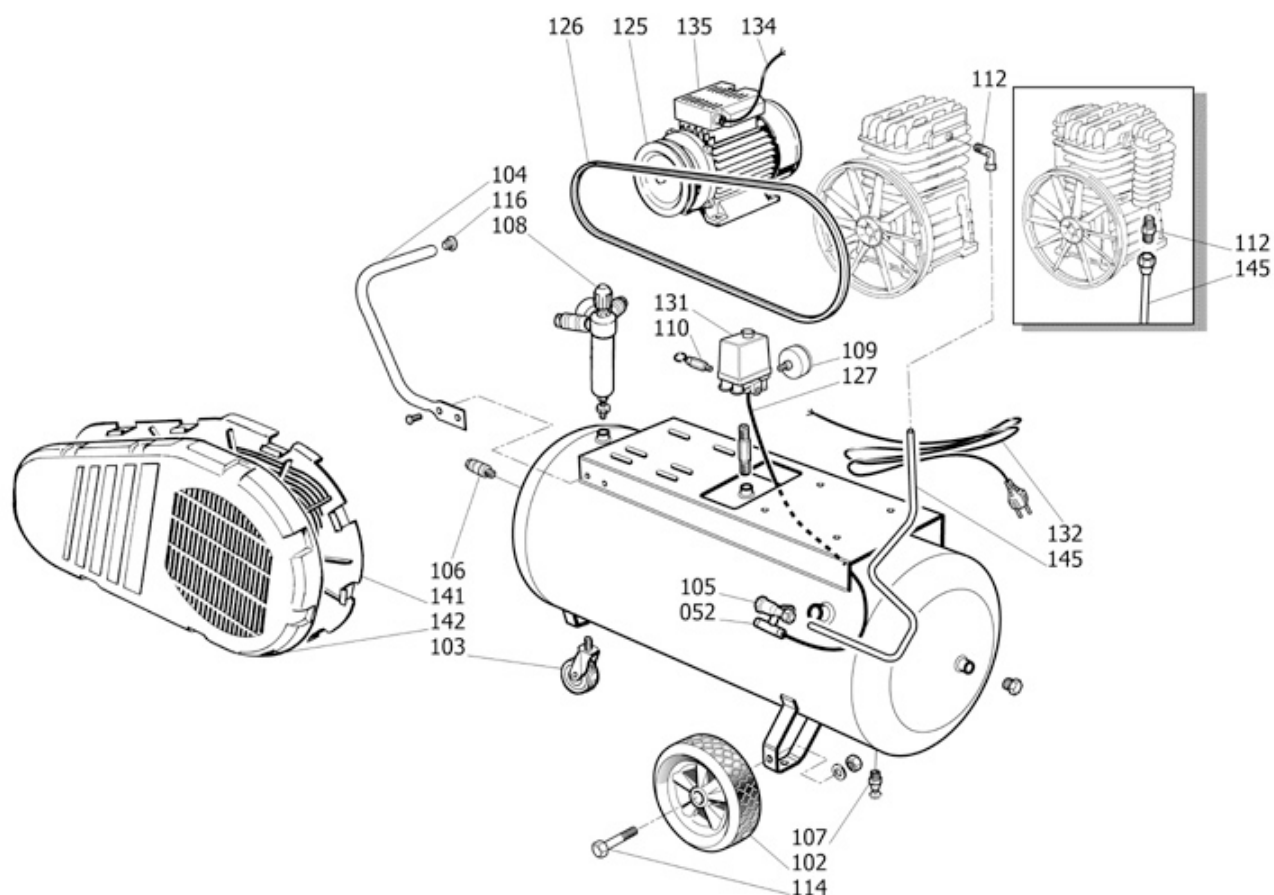

Information

Item 4116024614 Description PRO A39B 90 CT4

Part

| Nr. | Item | Description | End | Q.ty |
|-----|------------|--------------------|----------|---------|
| 099 | 4116090298 | Pump | 14/11/12 | 1.00 PC |
| 099 | 4116090310 | Pump | | 1.00 PC |
| 102 | 2236112029 | Wheel | 30/11/12 | 2.00 PC |
| 102 | 6214347700 | Wheel | | 2.00 PC |
| 103 | 2236105333 | Pivot wheel - Foot | | 2.00 PC |
| 103 | 2236105333 | Pivot wheel - Foot | 30/11/12 | 2.00 PC |
| 104 | 6214343700 | Handle | | 1.00 PC |
| 105 | 2236110537 | Non return valve | | 1.00 PC |
| 106 | 6231944200 | Tap | | 1.00 PC |

Information

Item 4116024614 Description PRO A39B 90 CT4

PAT38 / A39 / NS19

PAT38

Part

| Nr. | Item | Description | End | Q.ty |
|-----|------------|-------------------|----------|---------|
| 310 | 2901325044 | Cylinder head kit | | 1.00 PC |
| 310 | 2901325044 | Cylinder head kit | 14/11/12 | 1.00 PC |
| 330 | 2901325046 | Upgrade kit | | 1.00 PC |
| 330 | 2901325046 | Upgrade kit | 14/11/12 | 1.00 PC |
| 335 | 2901325045 | Joints kit | | 1.00 PC |
| 335 | 2901325045 | Joints kit | 14/11/12 | 1.00 PC |
| 340 | 2901325047 | Aftercooler kit | | 1.00 PC |
| 340 | 2901325047 | Aftercooler kit | 14/11/12 | 1.00 PC |
| 350 | 2901325050 | Flywheel kit | | 1.00 PC |

Part

| Nr. | Item | Description | End | Q.ty |
|------------|-------------|-----------------------|------------|-------------|
| 350 | 2901325050 | Flywheel kit | 14/11/12 | 1.00 PC |
| 360 | 2901325049 | Oil level kit | | 1.00 PC |
| 360 | 2901325049 | Oil level kit | 14/11/12 | 1.00 PC |
| PK1 | 8973037657 | Performance kit | | 1.00 PC |
| PK1 | 8973037657 | Performance kit | 14/11/12 | 1.00 PC |
| PK2 | 8973037658 | Performance kit + oil | | 1.00 PC |
| PK2 | 8973037658 | Performance kit + oil | 14/11/12 | 1.00 PC |