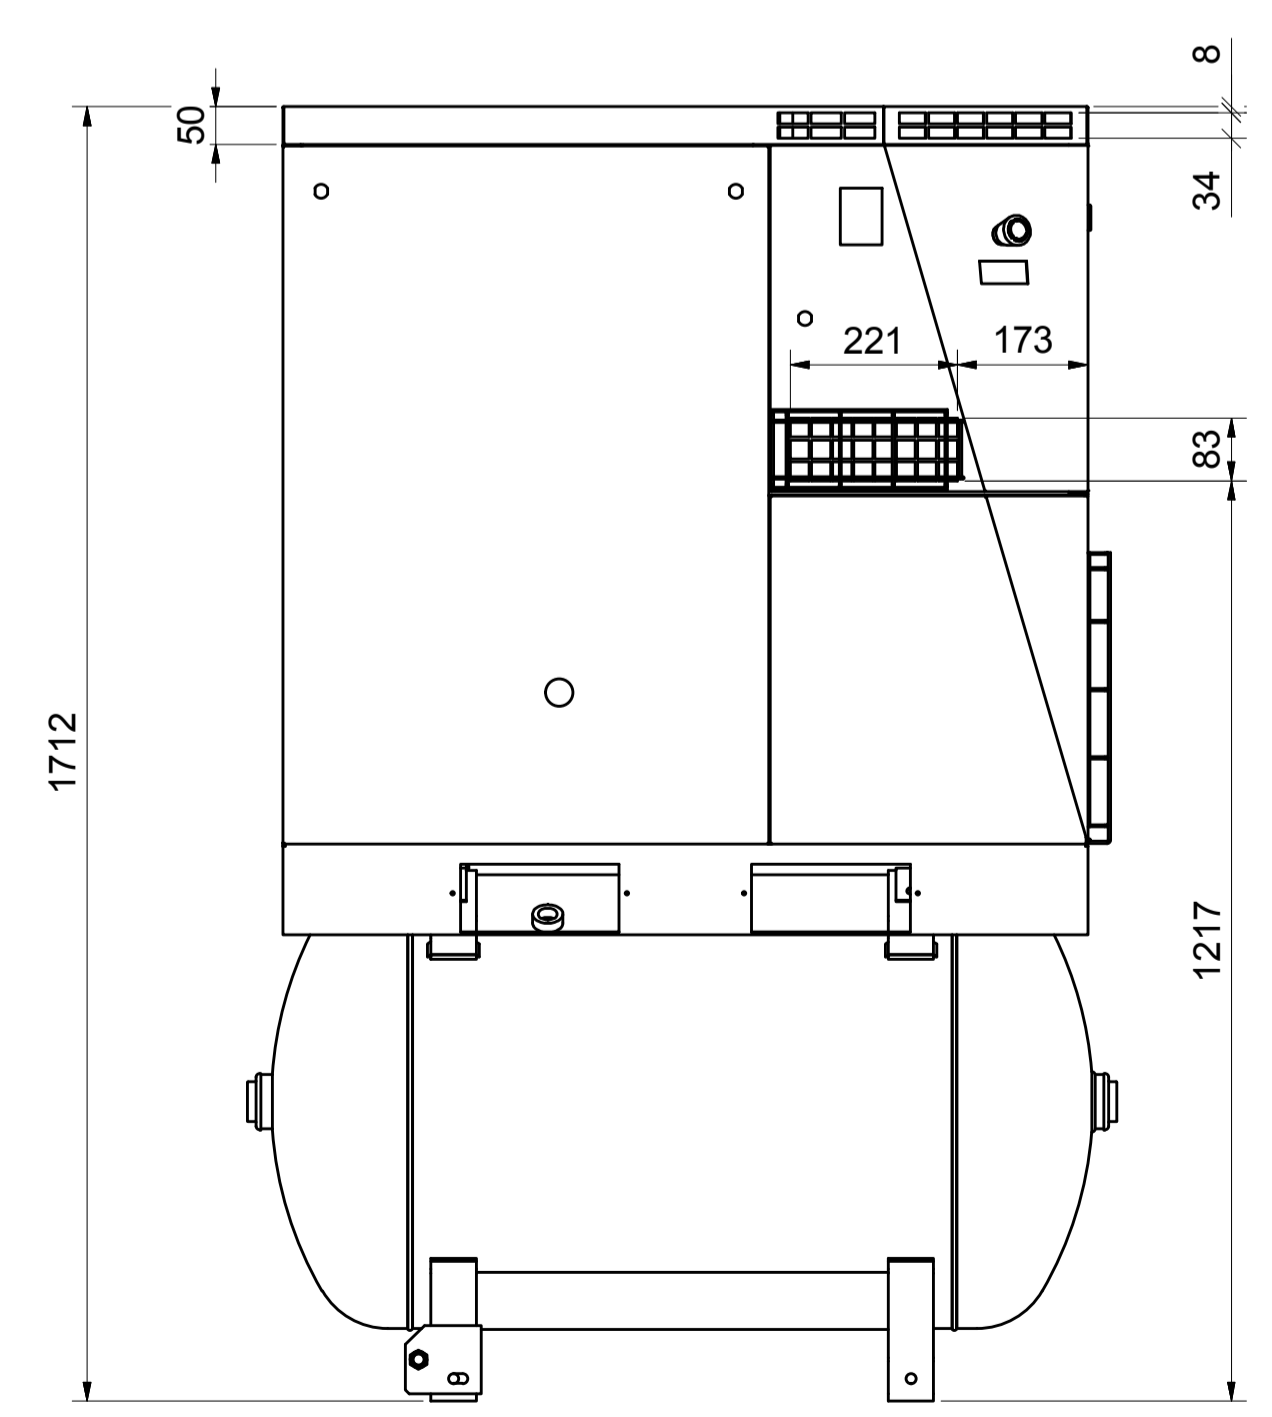

GENESIS HR on Tank 270L
5.5kW
7.5kW
11kW
15kW

GENESIS HR on Tank 270L
INVERTER
(VSD)
11kW

CONFIDENTIAL

00	ISSUED CID 25413 - DN 14 0602 00	2010-12-16
Ed	Gewijzigd van Modified from	Ingev./Goedg Intr./Appd.

Tolerances, if not indicated, according to:			
ATLAS COPCO STANDARD CLASS			
Name COMPRESSOR		DOCUMENT	
Material		1102/K/ 2	SECRETARY CLASS
Treatment	Not Applicable		
	Scale 1:10	Family	A1 Compare
	Drawn by pandrigh	Blank nr.	Replaces
Version Drwg 00.01	Blank wt	0 Kg	Final wt. 53.321 Kg
STATUS	Des checked.	Prod checked.	Approved.
Parent 3D model	Ed - Version 3D	Approved	Date 2010-09-23
			Designation
			Sheet 1 / 1
			9828083021