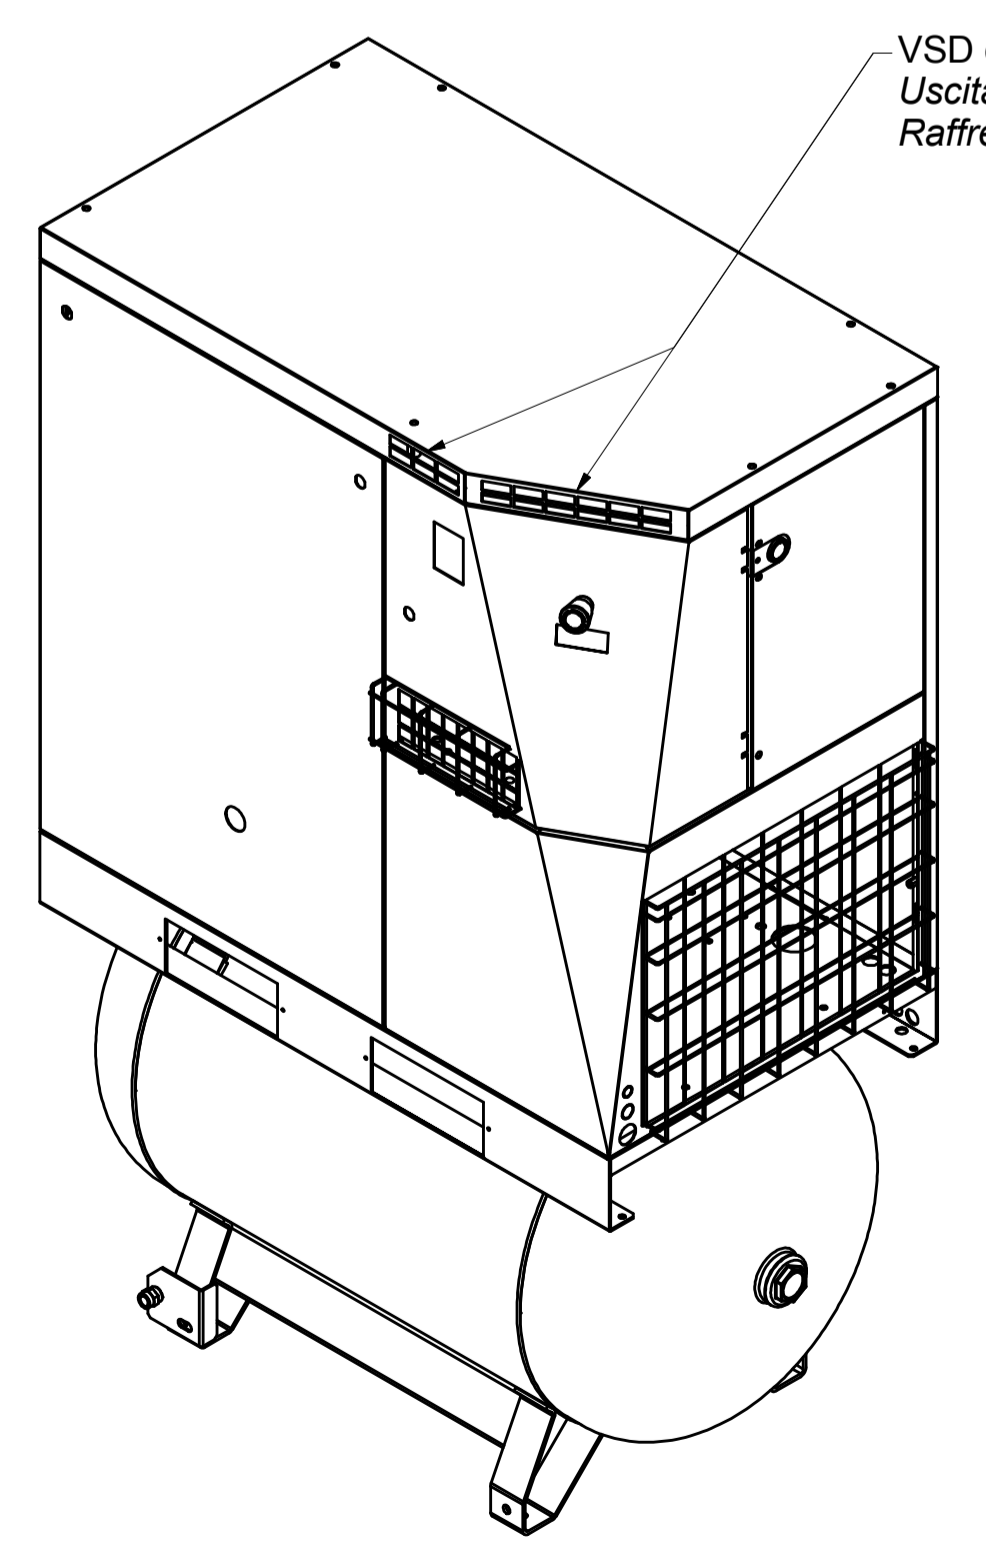

GENESIS HR on Tank 270L
5.5kW
7.5kW
11kW
15kW

GENESIS HR on Tank 270L
INVERTER
(VSD)
11kW

CONFIDENTIAL

00	ISSUED CID 25413 - DN 14 0602 00	2010-12-16
Ed	Gewijzigd van Modified from	Ingev./Goedg Intr./Appd.

Tolerances, if not indicated, according to:			
ATLAS COPCO STANDARD CLASS			
Name COMPRESSOR		DOCUMENT	
Material		1102/K/ 2	SECRETARY CLASS
Treatment	Not Applicable		
	Scale 1:10	Family	A1 Compare
	Drawn by pandrigh	Blank nr.	Replaces
Version Drwg 00.01	Blank wt	0 Kg	Final wt. 53.321 Kg
STATUS	Des checked.	Prod checked.	Approved.
Parent 3D model	Ed - Version 3D	Approved	Date 2010-09-23
			Designation
			Sheet 1 / 1
			9828083021