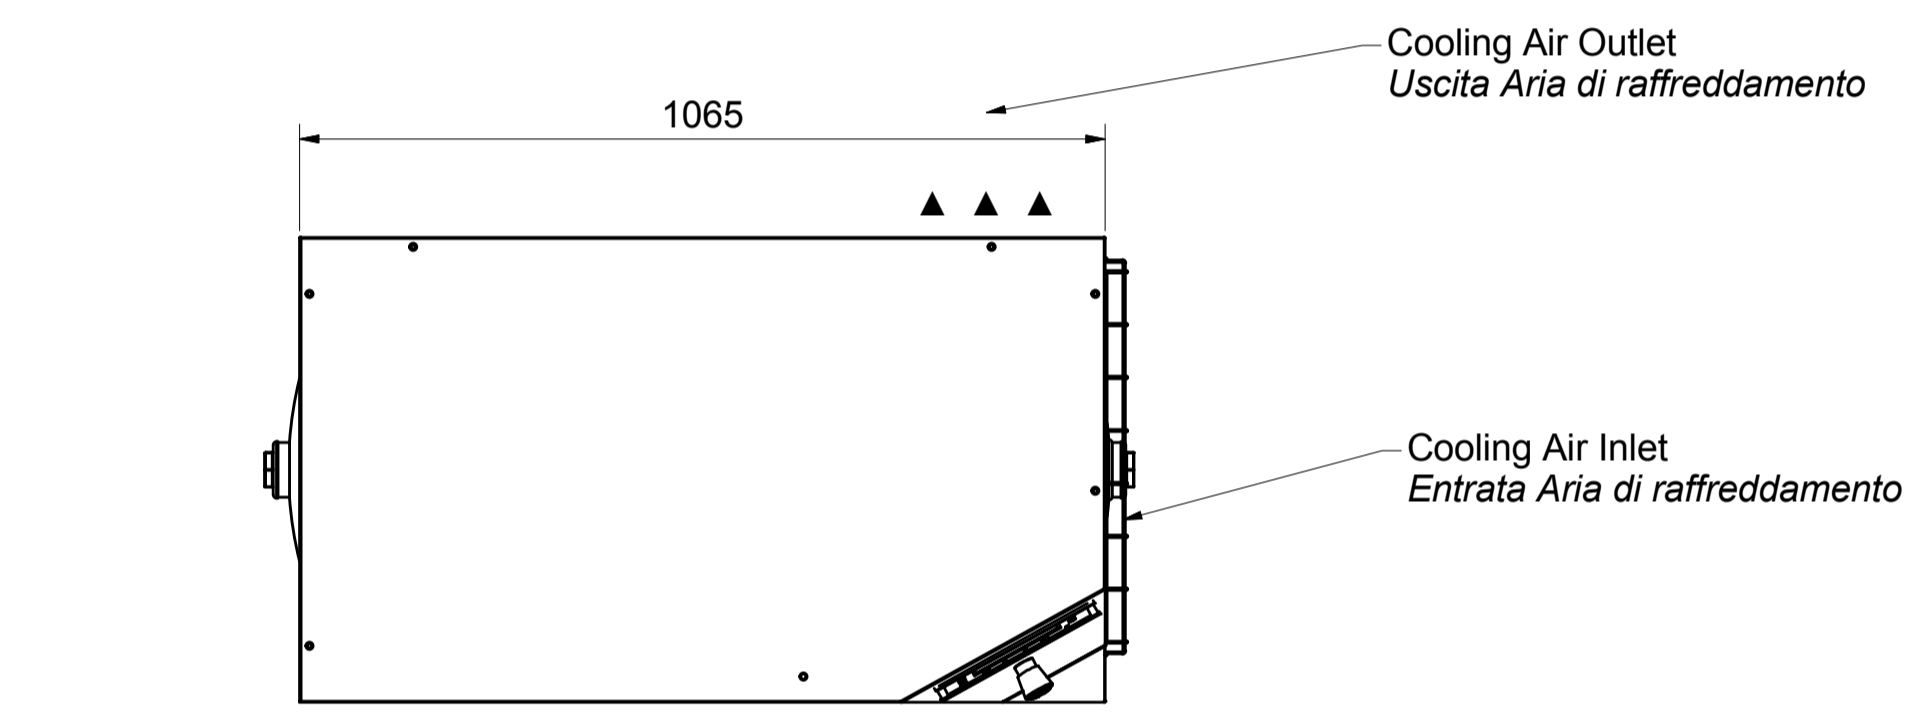

GENESIS HR on Tank 270L
5.5kW
7.5kW
11kW
15kW

GENESIS HR on Tank 270L
INVERTER
(VSD)
11kW

CONFIDENTIAL

00	ISSUED CID 25413 - DN 14 0602 00	2010-12-16
Ed	Gewijzigd van Modified from	Ingev./Goedg Intr./Appd.

Tolerances, if not indicated, according to:			
ATLAS COPCO STANDARD CLASS			
Name COMPRESSOR		DOCUMENT	
Material		1102/K/ 2	SECRETARY CLASS
Treatment	Not Applicable		
	Scale 1:10	Family	A1 Compare
	Drawn by pandrigh	Blank nr.	Replaces
Version Drwg 00.01	Blank wt	0 Kg	Final wt. 53.321 Kg
STATUS	Des checked.	Prod checked.	Approved.
Parent 3D model	Ed - Version 3D	Approved	Date 2010-09-23
			Designation
			Sheet 1 / 1
			9828083021