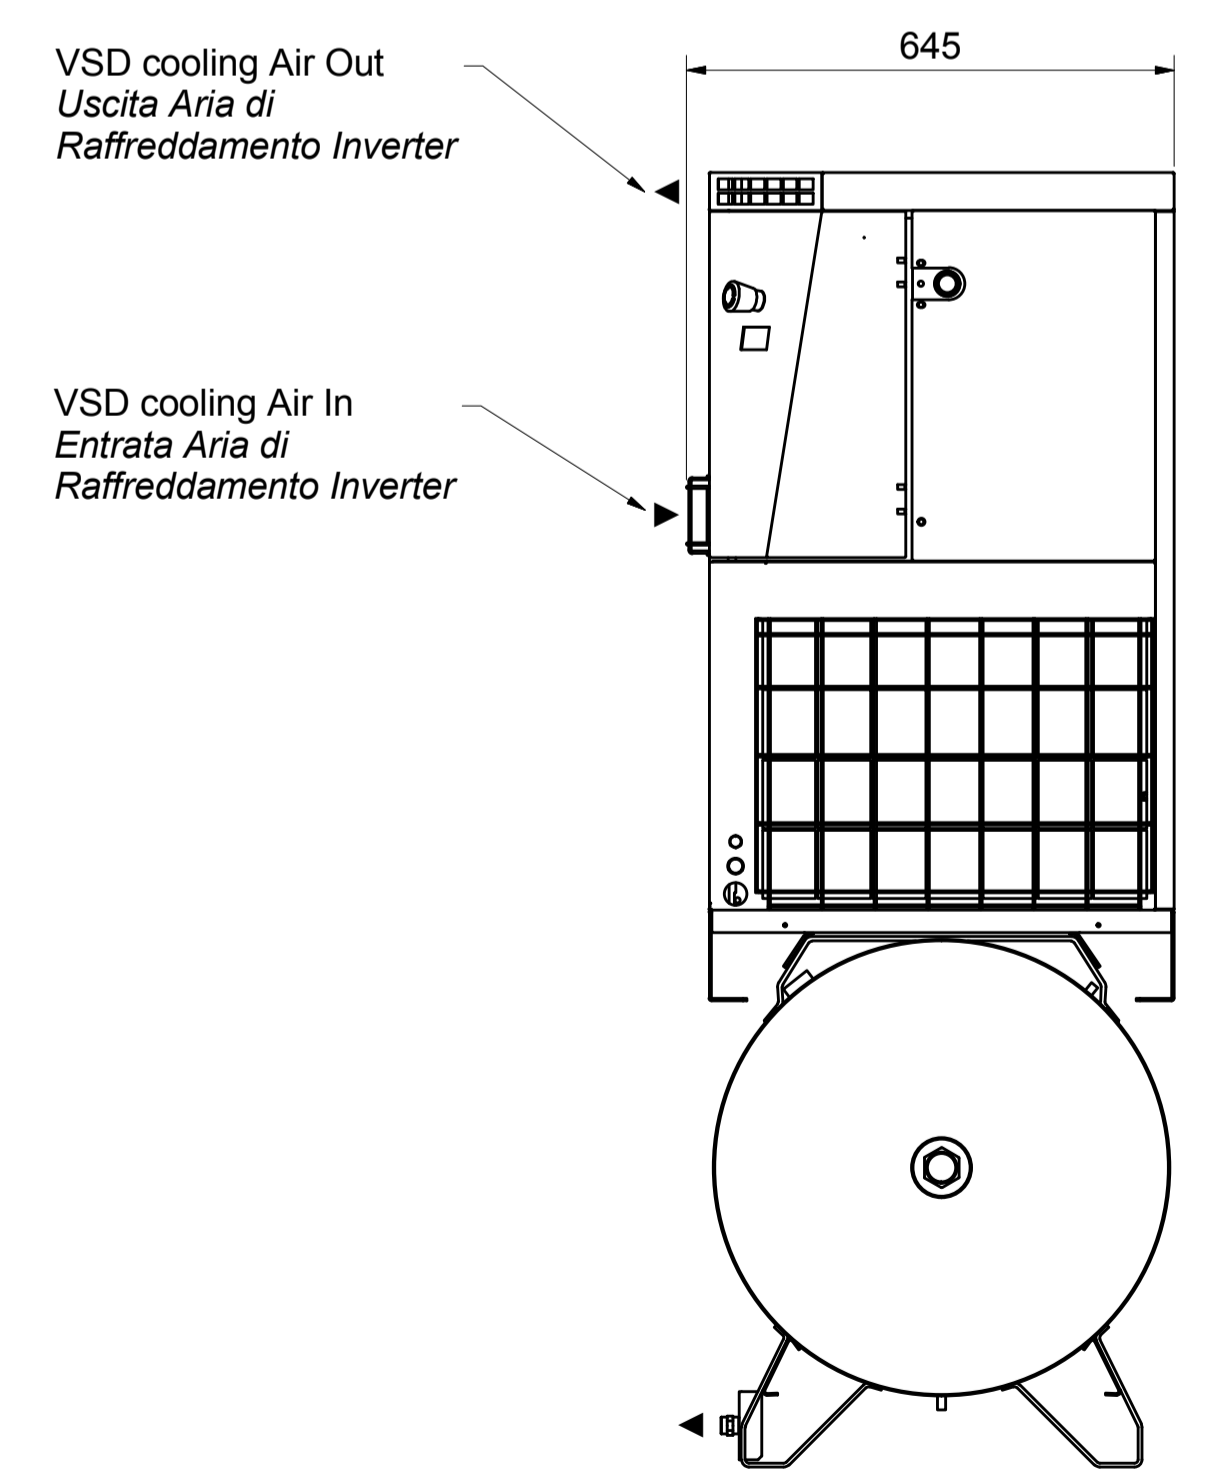

GENESIS HR on Tank 270L
5.5kW
7.5kW
11kW
15kW

GENESIS HR on Tank 270L
INVERTER
(VSD)
11kW

CONFIDENTIAL

00	ISSUED CID 25413 - DN 14 0602 00	2010-12-16
Ed	Gewijzigd van Modified from	Ingev./Goedg Intr./Appd.

Tolerances, if not indicated, according to:			
ATLAS COPCO STANDARD CLASS			
Name COMPRESSOR		DOCUMENT	
Material		1102/K/ 2	SECRETARY CLASS
Treatment	Not Applicable		
	Scale 1:10	Family	A1 Compare
	Drawn by pandrigh	Blank nr.	Replaces
Version Drwg 00.01	Blank wt	0 Kg	Final wt. 53.321 Kg
STATUS	Des checked.	Prod checked.	Approved.
Parent 3D model	Ed - Version 3D	Approved	Date 2010-09-23
			Designation
			Sheet 1 / 1
			9828083021